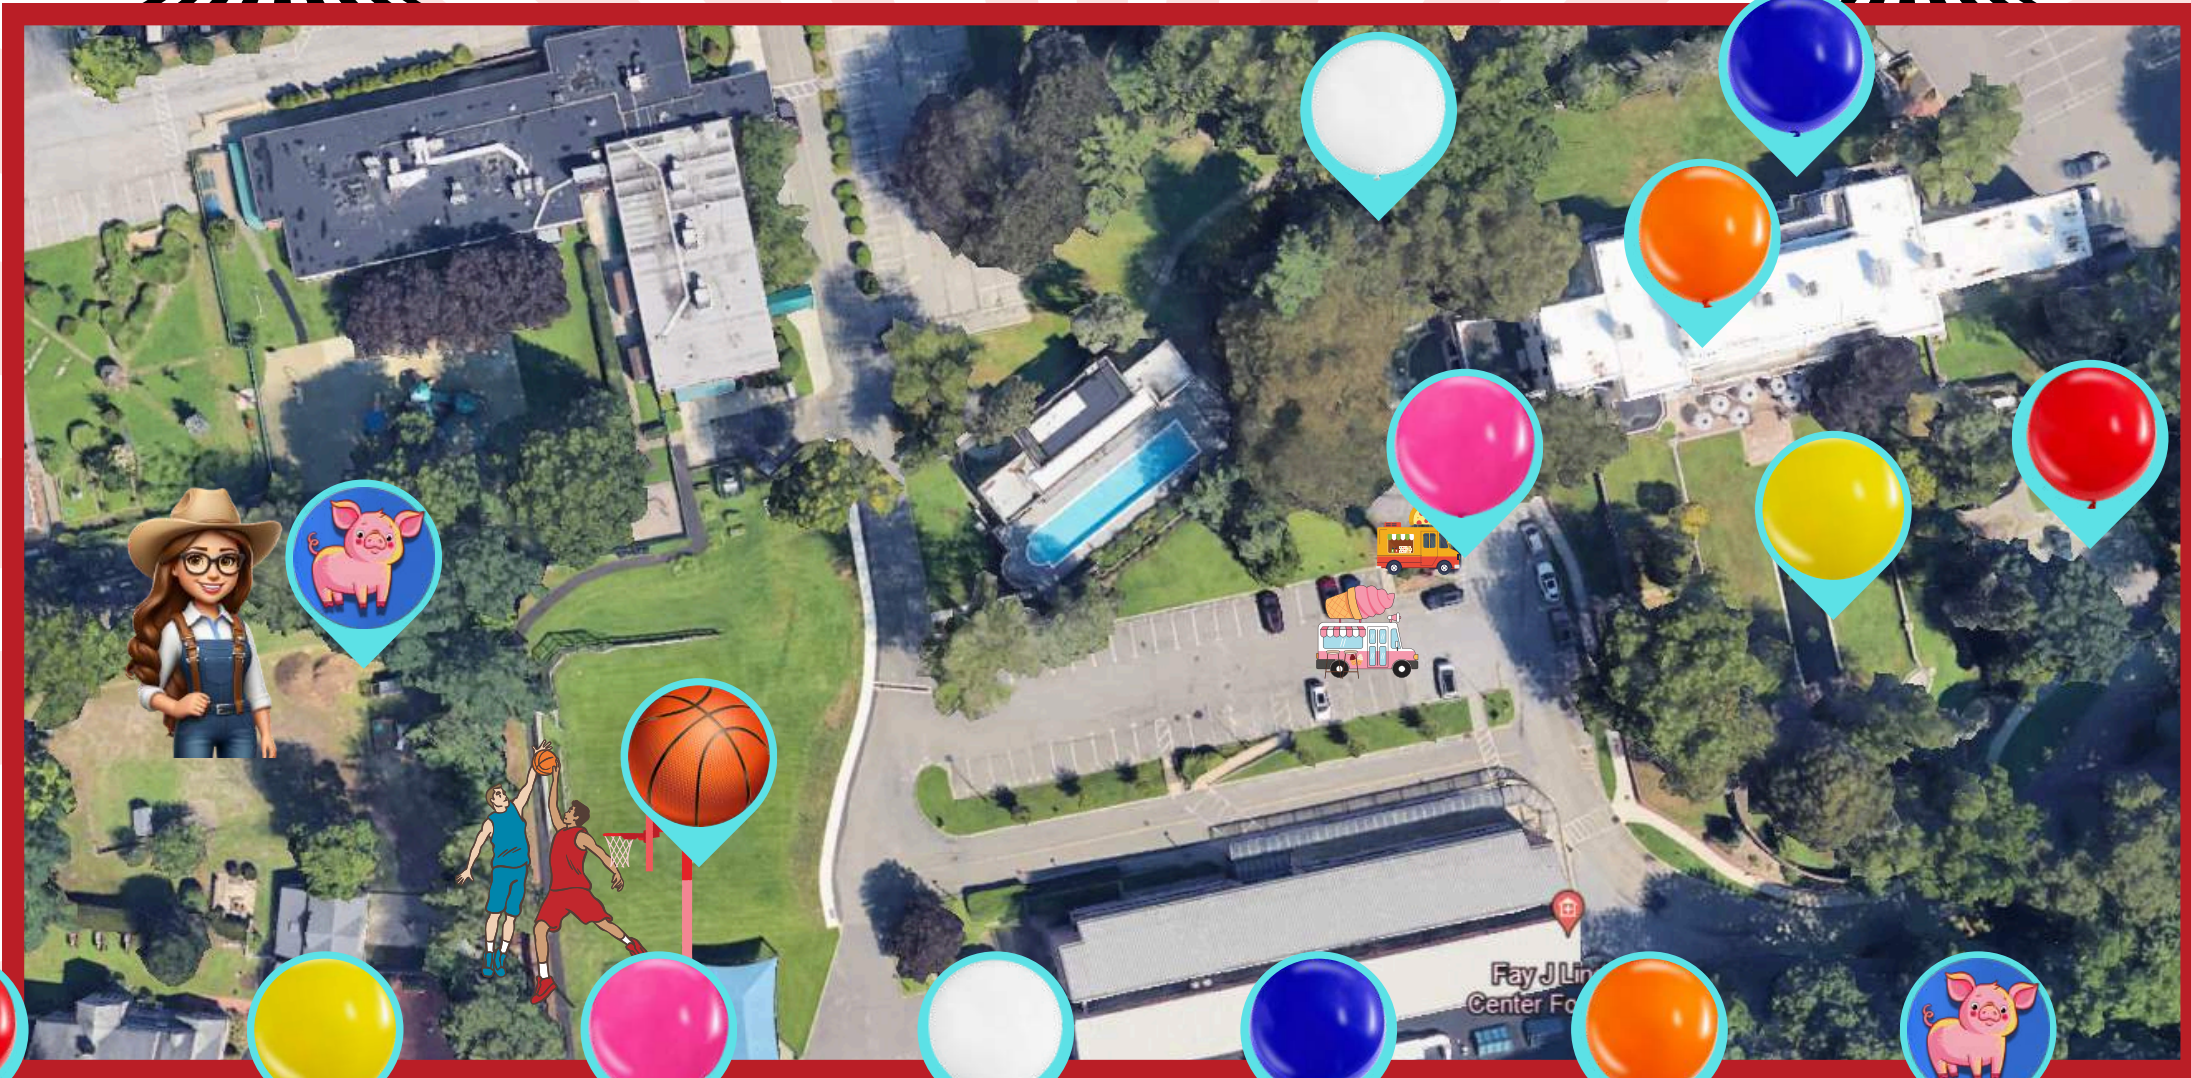

# THE GREATEST STAFF ON EARTH EVENT MAP

8-08-24 | 11 AM-5 PM

## FRONT OF MANSION

Registration  
T-Shirt Pick-Up  
T-Shirt DIY Table  
First Aid & Sunscreen  
Vendors  
Engine 7 Pizza Truck  
Mister Softee  
The Dutchess of Ropes

## PICNIC AREA IN FRONT OF SILVER SCHOOL

The Zen Den  
Massages  
Henna Artist  
Yoga

## WHEATLEY FARM

Farm Tours:  
10:30, 11:30,  
12:30, 1:30,  
2:30, 3:30,  
4:30